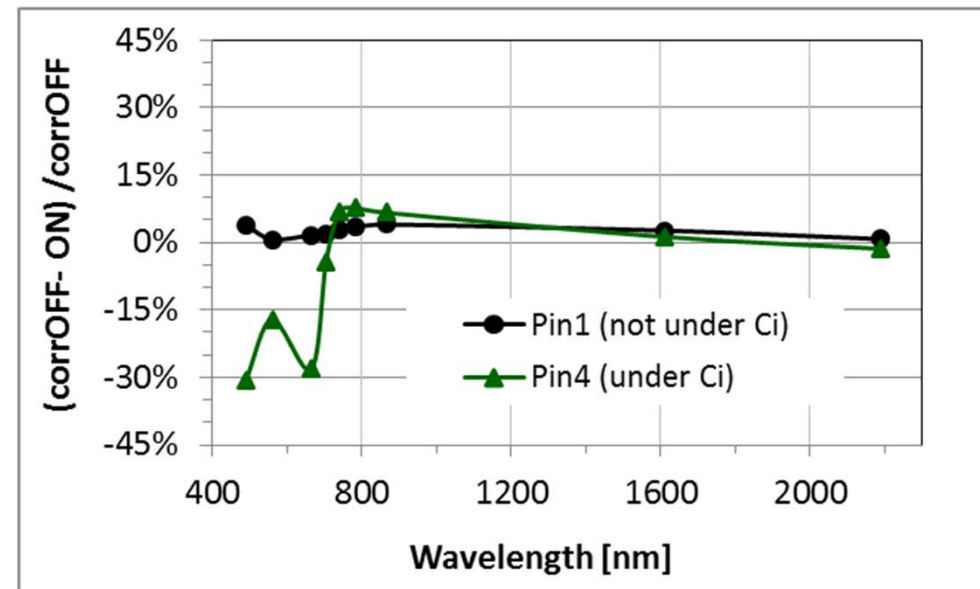

# L2A Radiometric Validation, Cirrus Correction

BOA-RGB (L2A-output)

Label	Classification
0	NO_DATA
1	SATURATED_OR_DEFECTIVE
2	DARK_AREA_PIXELS
3	CLOUD_SHADOWS
4	VEGETATION
5	BARE_SOILS
6	WATER
7	CLOUD_LOW_PROBABILITY
8	CLOUD_MEDIUM_PROBABILITY
9	CLOUD_HIGH_PROBABILITY
10	THIN_CIRRUS
11	SNOW

BOA-RGB (L2A-output)