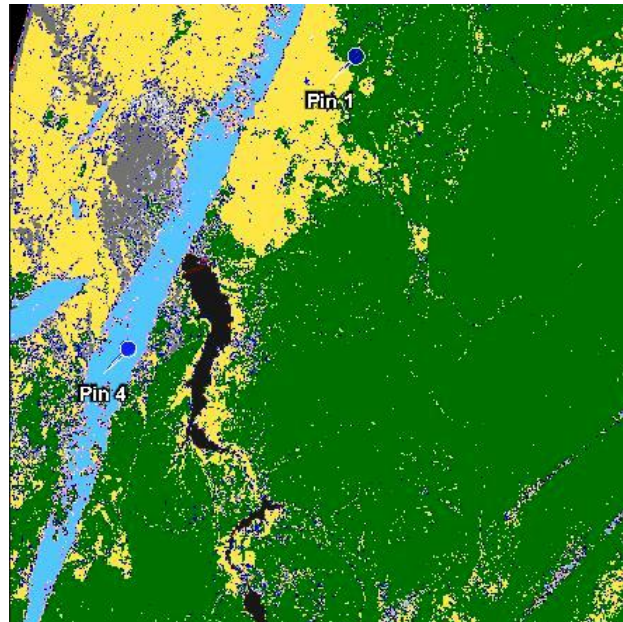

# L2A Radiometric Validation, Cirrus Correction

BOA-RGB (L2A-output)

Label	Classification
0	NO_DATA
1	SATURATED_OR_DEFECTIVE
2	DARK_AREA_PIXELS
3	CLOUD_SHADOWS
4	VEGETATION
5	BARE_SOILS
6	WATER
7	CLOUD_LOW_PROBABILITY
8	CLOUD_MEDIUM_PROBABILITY
9	CLOUD_HIGH_PROBABILITY
10	THIN_CIRRUS
11	SNOW