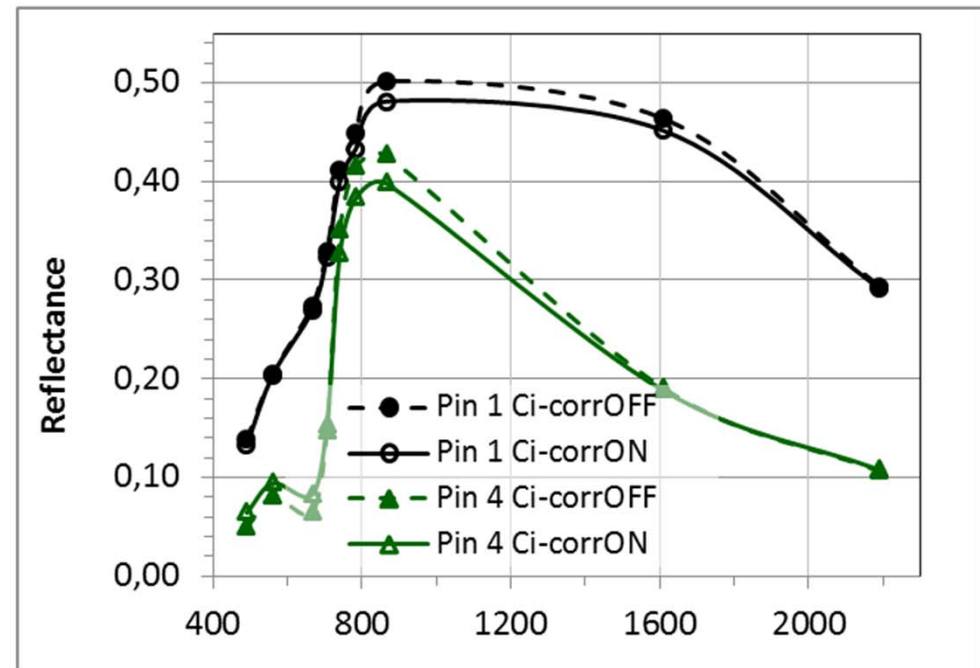

# L2A Radiometric Validation, Cirrus Correction

BOA-RGB (L2A-output)

Label	Classification
0	NO_DATA
1	SATURATED_OR_DEFECTIVE
2	DARK_AREA_PIXELS
3	CLOUD_SHADOWS
4	VEGETATION
5	BARE_SOILS
6	WATER
7	CLOUD_LOW_PROBABILITY
8	CLOUD_MEDIUM_PROBABILITY
9	CLOUD_HIGH_PROBABILITY
10	THIN_CIRRUS
11	SNOW

BOA-RGB (L2A-output)