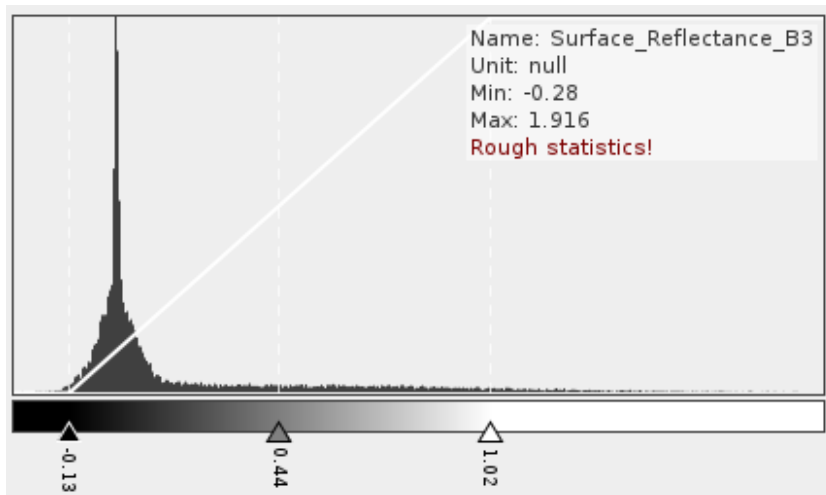

Reflectance – Problem

Processed with SNAP

Rough:

Calculated:

MAJA-ORIGINAL (single band imported manually)

Rough:

Calculated:

MAJA-ORIGINAL

(imported via the xml)

Rough:

Calculated: