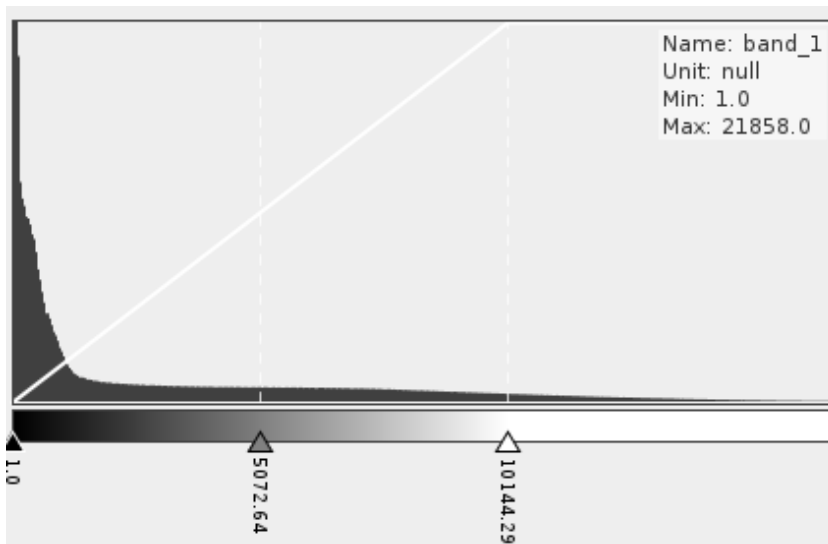

Reflectance – Problem

Processed with SNAP

Rough:

Calculated:

MAJA-ORIGINAL (single band imported manually)

Rough:

Calculated:

MAJA-ORIGINAL

(imported via the xml)

Rough:

Calculated: