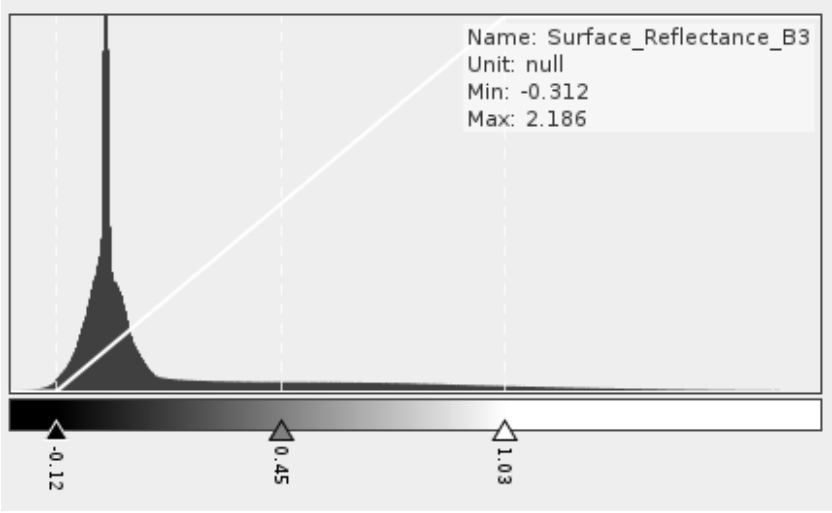

Reflectance – Problem

Processed with SNAP

Rough:

Calculated:

MAJA-ORIGINAL (single band imported manually)

Rough:

Calculated:

MAJA-ORIGINAL

(imported via the xml)

Rough:

Calculated: