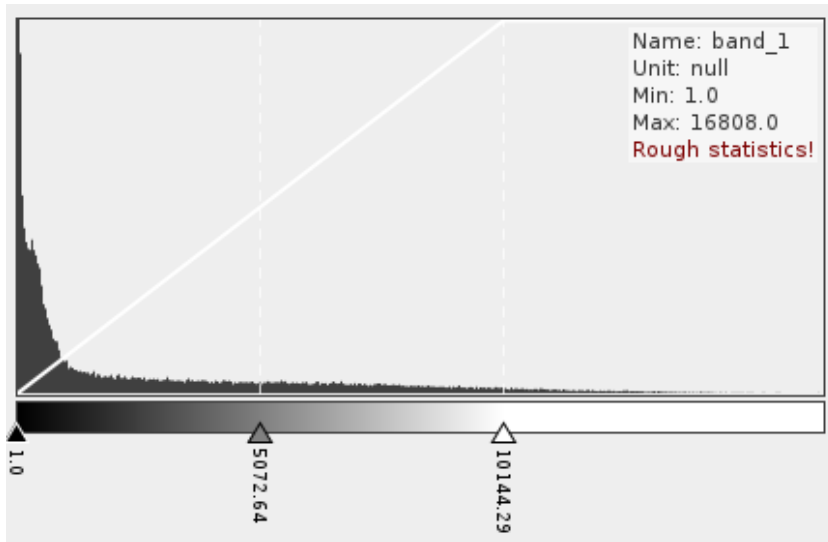

Reflectance – Problem

Processed with SNAP

Rough:

Calculated:

MAJA-ORIGINAL (single band imported manually)

Rough:

Calculated:

MAJA-ORIGINAL

(imported via the xml)

Rough:

Calculated: