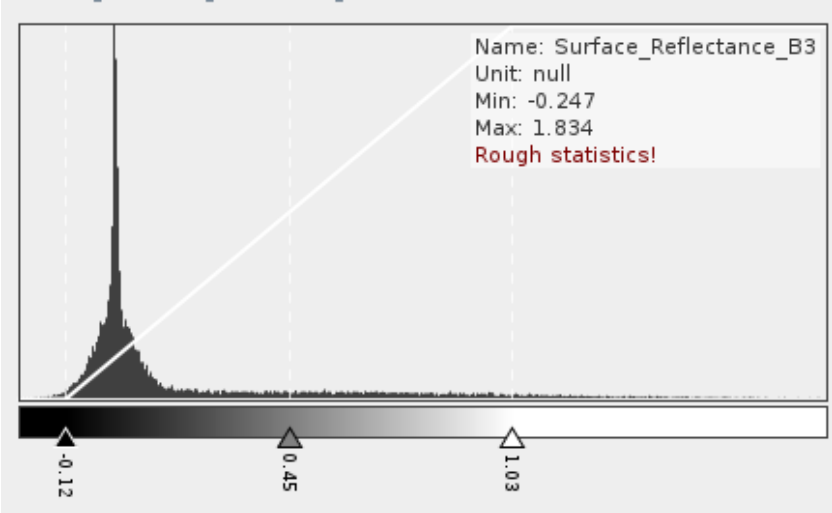

Reflectance – Problem

Processed with SNAP

Rough:

Calculated:

MAJA-ORIGINAL (single band imported manually)

Rough:

Calculated:

MAJA-ORIGINAL

(imported via the xml)

Rough:

Calculated: